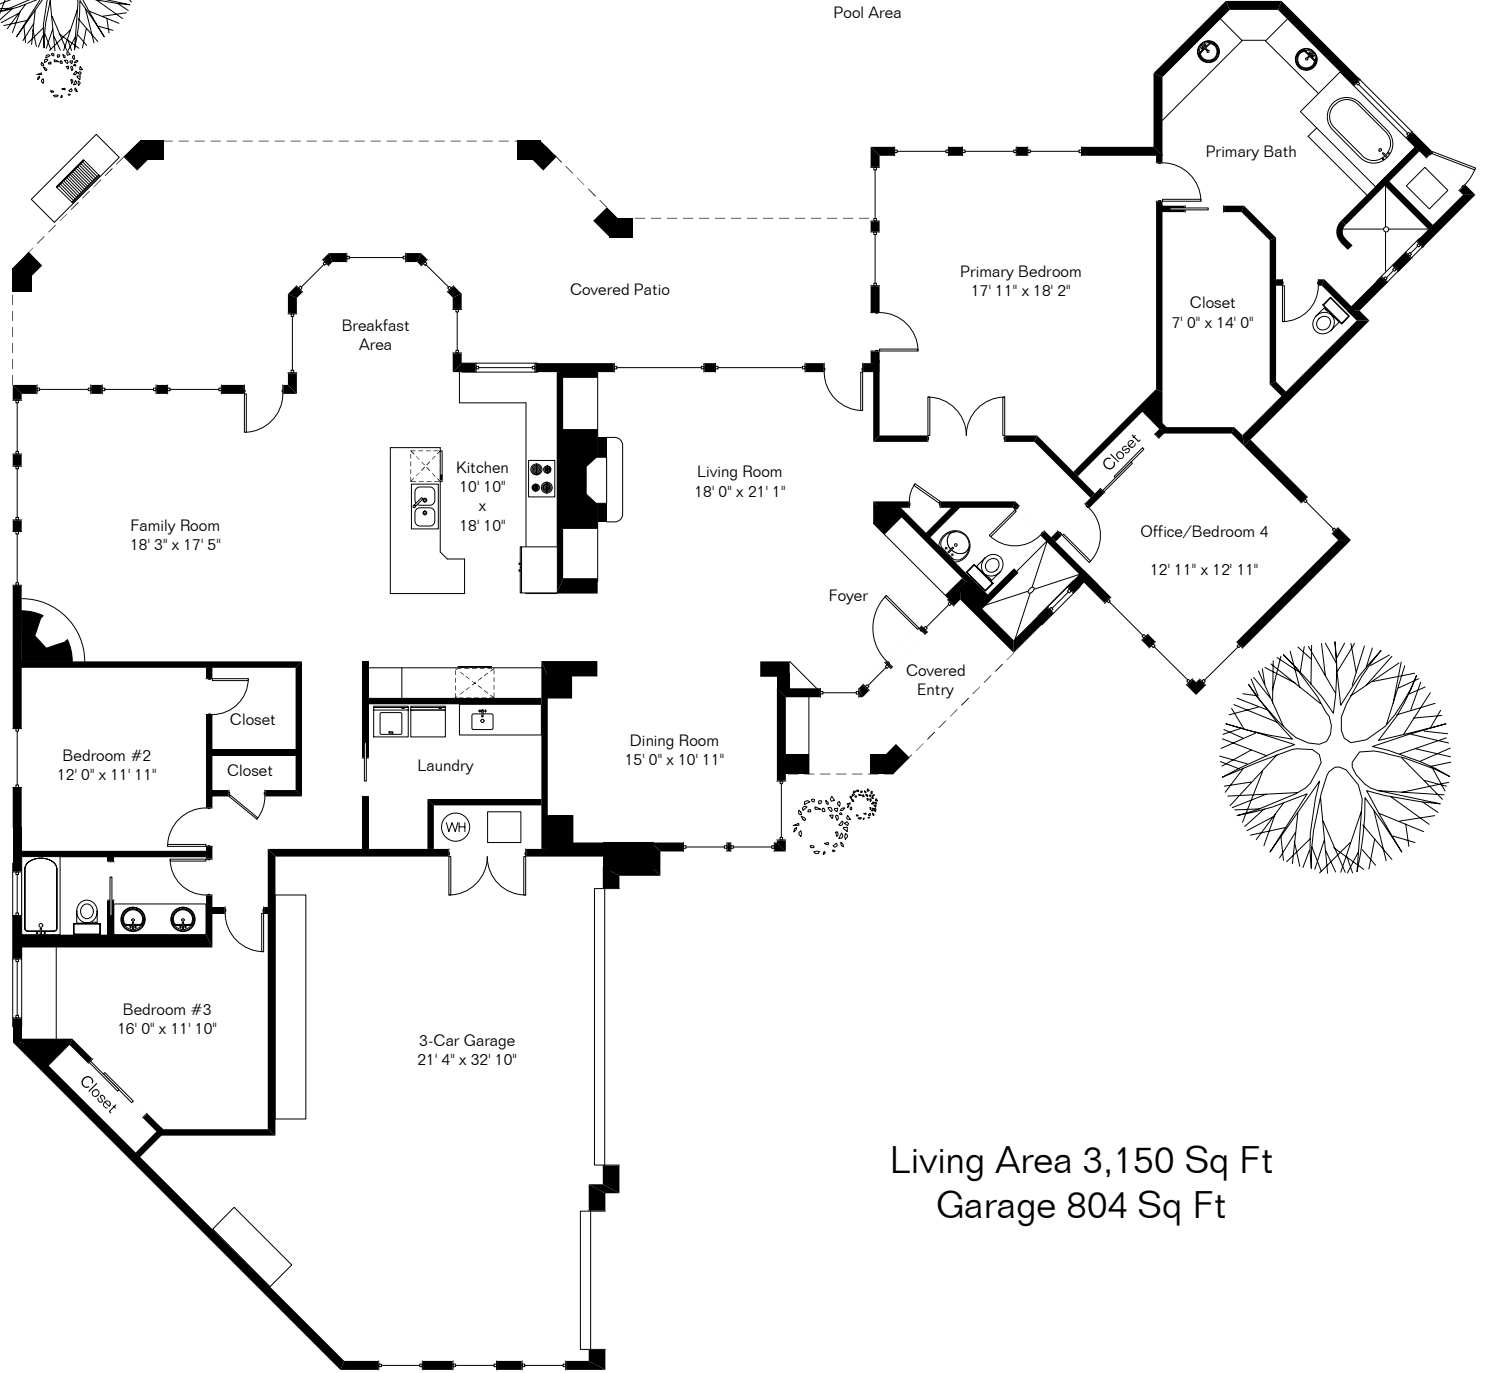

# 6100 N Paseo Valdear

The square footages and room size information are deemed to be reliable but are not guaranteed and should be independently verified. This drawing is for marketing purposes only.

Living Area 3,150 Sq Ft  
Garage 804 Sq Ft

Site Visit March 2025

0 ft. 6 ft. 10 ft. 20 ft.

Copyright 2025 Floor Plans First! LLC  
All Rights Reserved.

Floor Plans First!  
See the Floor Plan First!  
FloorPlansFirst.com™  
(520) 881-1500